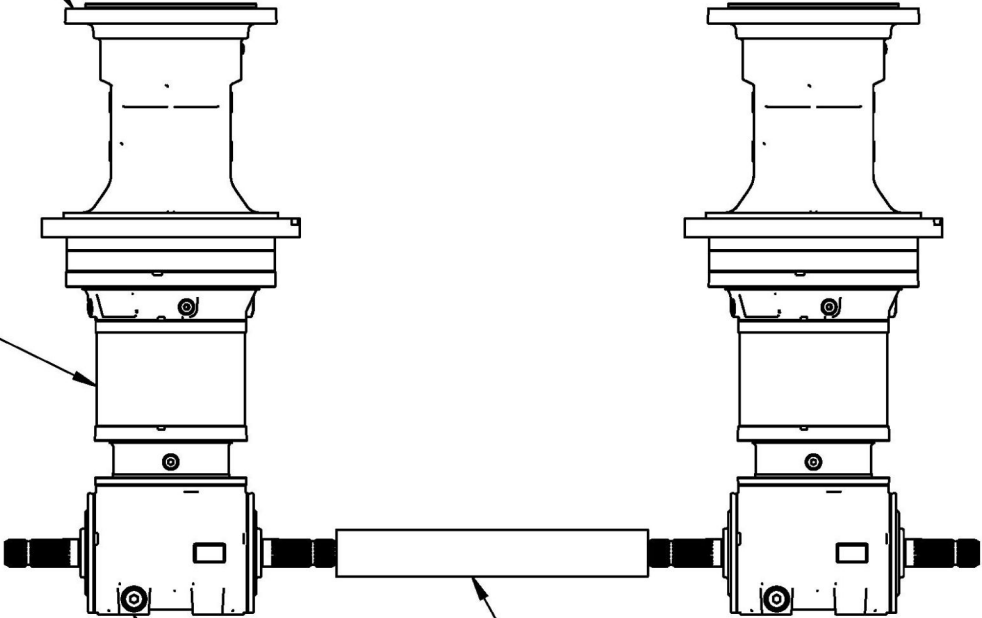

MEYER VERTICAL MIXER GEARBOX DRIVE

PLANETARY GEARBOX

GEARBOX OVERLOAD PROTECTION

DRIVELINE TO JOIN GEARBOXES

RIGHT ANGLE GEARBOX